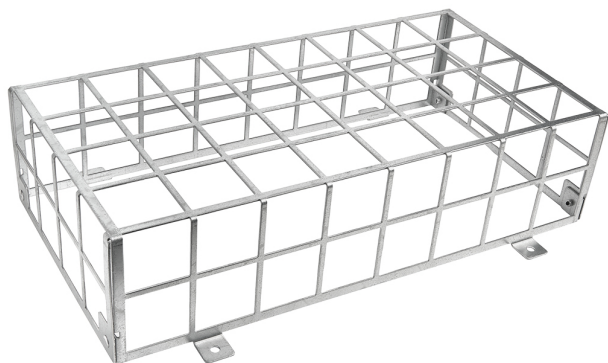

Protection Grid

Accessory
Ref. DO-AV

Accessory: Protection Grid Ref DO-AV compatible series equipment
DOPPLO. Color: Aluminium

Dimensions (mm):