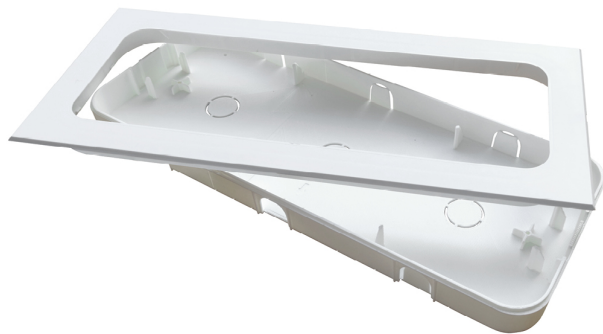

Recession frames

Accessory
Ref. D-MEL

Accessory: Recession frames Ref D-MEL compatible series equipment DUNNA. Built in Self-Extinguishing ABS. Color: White

Dimensions (mm):