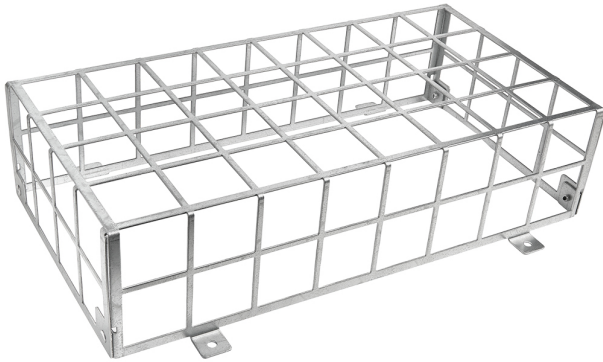

Protection Grid

Accessory
Ref. DO-AV

Accessory: Protection Grid Ref DO-AV compatible series equipment
DOPPLO. Color: Aluminium

Dimensions (mm):