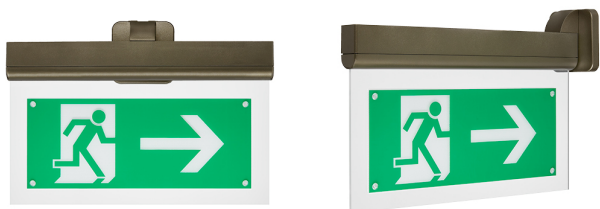

# Wall fixation

Accessory  
Ref. SG-AC-1

Accessory: Wall fixation Ref SG-AC-1 compatible series equipment SIGNAL. Built in Self-Extinguishing ABS+PC. Color: Anthracite

Dimensions (mm):

Montaje paralelo a pared  
*Parallel to the wall*

Montaje perpendicular a pared  
*Perpendicular to the wall*

Montaje fijación a techo  
*Ceiling fixation*