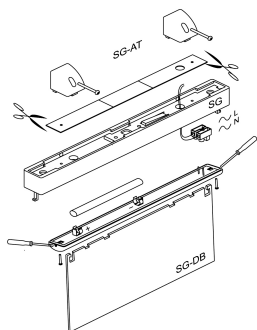

### Wall fixation

---

Accessory  
Ref. SG-AT

---

Accessory: Wall fixation Ref SG-AT compatible series equipment SIGNAL. Built in Self-Extinguishing ABS+PC. Color: White

SG+SG-DB+SG-AT

Dimensions (mm):

Montaje paralelo a pared  
Parallel to the wall

Montaje perpendicular a pared  
Perpendicular to the wall