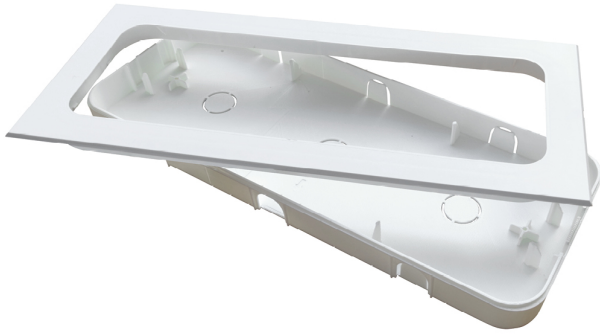

Recession frames

Accessory
Ref. D-MEL

Accessory: Recession frames Ref D-MEL compatible series equipment DUNNA. Built in Self-Extinguishing ABS. Color: White

Dimensions (mm):