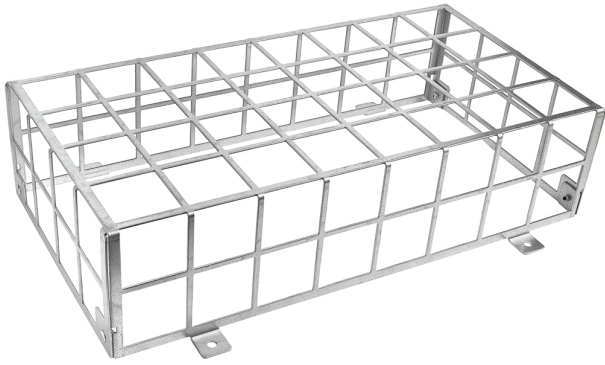

### Protection Grid

---

Accessory  
Ref. DO-AV

---

Accessory: Protection Grid Ref DO-AV compatible series equipment  
DOPPLO. Color: Aluminium

Dimensions (mm):