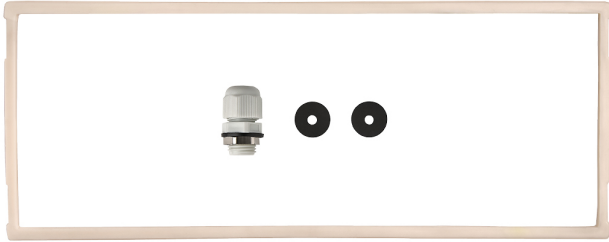

IP65 box kit

Accessory
Ref. G-AMS

Accessory: IP65 box kit Ref G-AMS compatible series equipment GS.
Built in Self-Extinguishing ABS+PC. IP: 65 IK: 07 Color: White

Dimensions (mm):

Contenido
Content