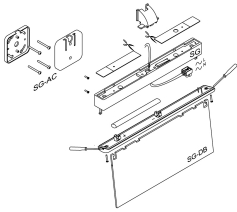

Wall fixation

Accessory
Ref. SG-AC

Accessory: Wall fixation Ref SG-AC compatible series equipment
SIGNAL. Built in Self-Extinguishing ABS+PC. Color: White

SG+SG-DB+SG-AC

Dimensions (mm):

Montaje paralelo a pared
Parallel to the wall

Montaje perpendicular a pared
Perpendicular to the wall

Montaje fijación a techo
Ceiling fixation