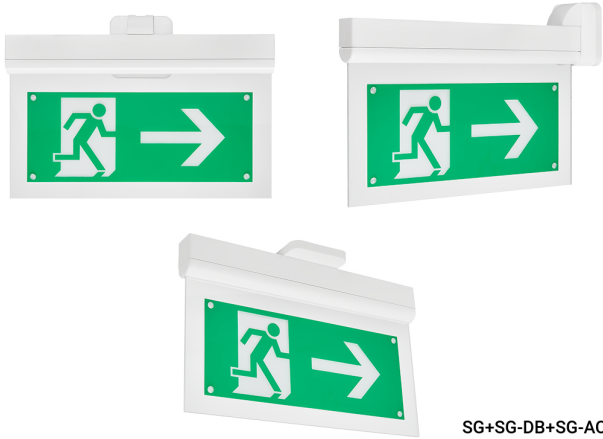

Wall fixation

Accessory
Ref. SG-AC

Accessory: Wall fixation Ref SG-AC compatible series equipment
SIGNAL. Built in Self-Extinguishing ABS+PC. Color: White

SG+SG-DB+SG-AC

Dimensions (mm):

Montaje paralelo a pared
Parallel to the wall

Montaje perpendicular a pared
Perpendicular to the wall

Montaje fijación a techo
Ceiling fixation