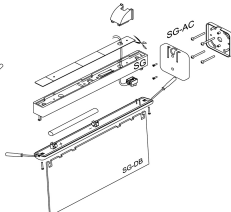

Wall fixation

Accessory
Ref. SG-AC

Accessory: Wall fixation Ref SG-AC compatible series equipment
SIGNAL. Built in Self-Extinguishing ABS+PC. Color: White

SG+SG-DB+SG-AC

Dimensions (mm):

Montaje paralelo a pared
Parallel to the wall

Montaje perpendicular a pared
Perpendicular to the wall

Montaje fijación a techo
Ceiling fixation