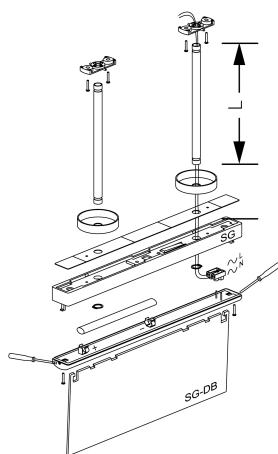

# Suspension Kit

Accessory  
Ref. SGKS-30

Accessory: Suspension Kit Ref SGKS-30 compatible series equipment SIGNAL. Built in Self-Extinguishing ABS+PC. Color: White

Dimensions (mm):

	L (mm)
SGKS-C	100
SGKS-30	300
SGKS-100	1.000