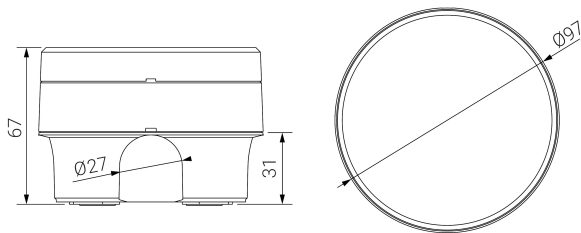

ARQUE

Technical datasheet

Emergency Lighting
Ref. QSEL3-100

UNE 60598-2-22
230V 50/60HZ

Emergency Lighting: ARQUE. Reference: QSEL3-100, manufactured by Normalux. Lumens 125 lm. Autonomy (h) 3h. Operating mode: Maintained - Non Maintained. Installation: Surface Mounting. Light source: Led. Battery of: Ni-MH 3.6V/1200mAh. IP: 65. IK: 09. Version: Standard. Color: White. Casing: Polycarbonate. Voltage: 230V 50/60Hz. Dimensions (mm): 97 x 97 x 67 mm. Manufactured according UNE 60598-2-22 regulations. Compatible with S-TE remote control.

Dimensions (mm):

Lumens	125 lm
Color temperatures (K)	5700
Light source	Led
Autonomy (h)	3h
Battery	Ni-MH 3.6V/1200mAh
Power (W)	3,2W
Operating mode	Maintained - Non Maintained
Class	II
IP	65
IK	09
Operating temperature (°C)	5 to 35
Remote control	Yes