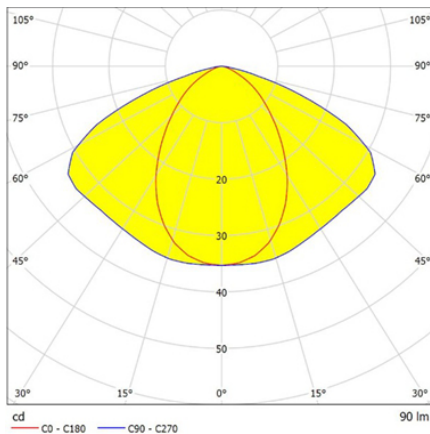

ARQUE

Dimensions (mm):

Photometric data:

Technical datasheet

Emergency Lighting

Ref. QVE3-100L

UNE 60598-2-22
230V 50/60HZ

Emergency Lighting: ARQUE. Reference: QVE3-100L, manufactured by Normalux. Lumens 100 lm. Autonomy (h) 3h. Operating mode: Non Maintained. Installation: Surface Mounting. Light source: Led. Battery of: Ni-Cd 3.6V/750mAh. IP: 65. IK: 09. Version: Standard. Color: White. Casing: Polycarbonate. Voltage: 230V 50/60Hz. Dimensions (mm): 97 x 97 x 67 mm. Manufactured according UNE 60598-2-22 regulations. Compatible with S-TE remote control.