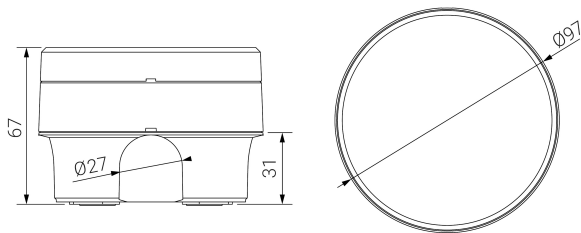

ARQUE

Dimensions (mm):

Photometric data:

Technical datasheet

Emergency Lighting

Ref. QVE3-100L

UNE 60598-2-22
230V 50/60HZ

Emergency Lighting: ARQUE. Reference: QVE3-100L, manufactured by Normalux. Lumens 100 lm. Autonomy (h) 3h. Operating mode: Non Maintained. Installation: Surface Mounting. Light source: Led. Battery of: Ni-Cd 3.6V/750mAh. IP: 65. IK: 09. Version: Standard. Color: White. Casing: Polycarbonate. Voltage: 230V 50/60Hz. Dimensions (mm): 97 x 97 x 67 mm. Manufactured according UNE 60598-2-22 regulations. Compatible with S-TE remote control.