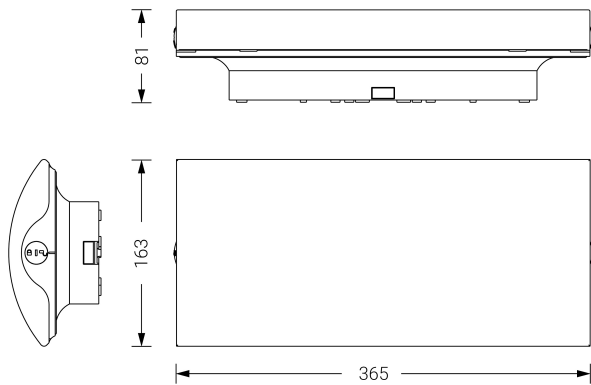

EXCELLENCE

Emergency Lighting
Ref. EIDL3-100M

EN 60598-1, EN 60598-2-22
230V 50/60HZ

Emergency Lighting: EXCELLENCE. Reference: EIDL3-100M, manufactured by Normalux. Lumens 110 lm. Autonomy (h) 3h. Operating mode: Maintained - Non Maintained. Installation: Surface Mounting. Light source: Led. Battery of: Ni-Cd 4,8V/750mAh. IP: 42. IK: 04. Version: DALI. Color: White. Casing: Polycarbonate. Voltage: 230V 50/60Hz. Dimensions (mm): 365 x 163 x 81 mm. Manufactured according EN 60598-1, EN 60598-2-22 regulations.

Dimensions (mm):

Lumens	110 lm
Color temperatures (K)	5700
Light source	Led
Autonomy (h)	3h
Battery	Ni-Cd 4,8V/750mAh
Power (W)	1,85W
Operating mode	Maintained - Non Maintained
Class	II
IP	42
IK	04
Operating temperature (°C)	5 to 35
Remote control	No