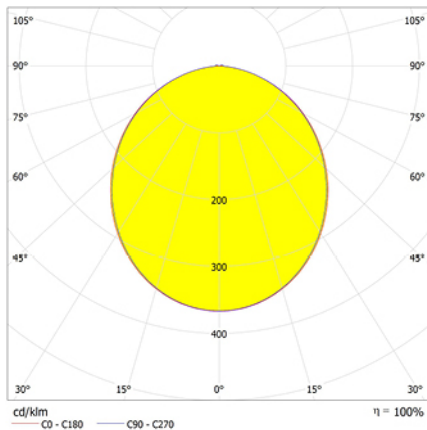

GS

Emergency Lighting

Ref. GA3-200L

UNE 60598-2-22
230V 50/60HZ

Emergency Lighting: GS. Reference: GA3-200L, manufactured by Normalux. Lumens 195 lm. Autonomy (h) 3h. Operating mode: Non Maintained. Installation: Surface Mounting. Light source: Led. Battery of: Ni-Cd 7,2V/750mAh. IP: 44. IK: 07. Version: Self-test. Color: White. Casing: Self-Extinguishing ABS+PC. Voltage: 230V 50/60Hz. Dimensions (mm): 252 x 100 x 40 mm. Manufactured according UNE 60598-2-22 regulations. Compatible with S-TE remote control.

Lumens	195 lm
Color temperatures (K)	5700
Light source	Led
Autonomy (h)	3h
Battery	Ni-Cd 7,2V/750mAh
Power (W)	1W
Operating mode	Non Maintained
Class	II
IP	44
IK	07
Operating temperature (°C)	5 to 35

Photometric data:

Dimensions (mm):