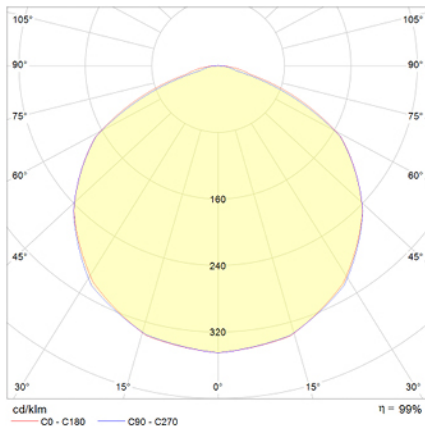

Emergency Lighting
Ref. VS3

UNE 60598-2-22
230V 50/60HZ

Emergency Lighting: VÍA R. Reference: VS3, manufactured by Normalux. Lumens 210 lm. Autonomy (h) 3h. Operating mode: Maintained - Non Maintained. Installation: Recessed Mounting. Light source: Led. Battery of: Ni-Cd 3,6V/1,5Ah. IP: 40. IK: 04. Version: Standard. Color: White. Casing: Zamak, PC and ABS. Voltage: 230V 50/60Hz. Dimensions (mm): 50 x 50 x 33 mm. Manufactured according UNE 60598-2-22 regulations.

Lumens	210 lm
Color temperatures (K)	5700
Light source	Led
Autonomy (h)	3h
Battery	Ni-Cd 3,6V/1,5Ah
Power (W)	3,6W
Operating mode	Maintained - Non Maintained
Class	II
IP	40
IK	04
Operating temperature (°C)	5 to 35

Photometric data:

Dimensions (mm):