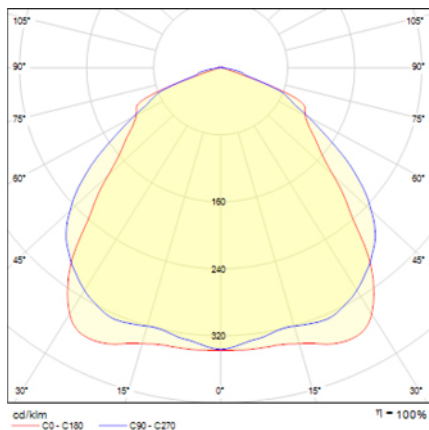

Emergency Lighting
Ref. VSEHH3

UNE 60598-2-22
230V 50/60HZ

Emergency Lighting: VÍA R. Reference: VSEHH3, manufactured by Normalux. Lumens 600 lm. Autonomy (h) 3h. Operating mode: Non Maintained. Installation: Recessed Mounting. Light source: Led. Battery of: Ni-Cd 6V/4Ah. IP: 40. IK: 04. Version: Standard. Color: White. Casing: Self-Extinguishing ABS+PC. Voltage: 230V 50/60Hz. Dimensions (mm): 50 x 50 x 33 mm. Manufactured according UNE 60598-2-22 regulations.

Lumens	600 lm
Color temperatures (K)	5700
Light source	Led
Autonomy (h)	3h
Battery	Ni-Cd 6V/4Ah
Power (W)	4W
Operating mode	Non Maintained
Class	II
IP	40
IK	04
Operating temperature (°C)	5 to 35

Photometric data:

Dimensions (mm):