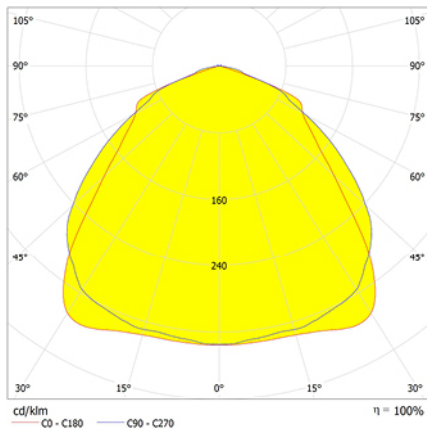

Emergency Lighting
Ref. VSEID3

UNE 60598-2-22
230V 50/60HZ

Emergency Lighting: VÍA R. Reference: VSEID3, manufactured by Normalux. Lumens 210 lm. Autonomy (h) 3h. Operating mode: Non Maintained. Installation: Recessed Mounting. Light source: Led. Battery of: Ni-Cd 3,6V/1,5Ah. IP: 40. IK: 04. Version: DALI. Color: White. Casing: Self-Extinguishing ABS+PC. Voltage: 230V 50/60Hz. Dimensions (mm): 50 x 50 x 33 mm. Manufactured according UNE 60598-2-22 regulations.

Lumens	210 lm
Color temperatures (K)	5700
Light source	Led
Autonomy (h)	3h
Battery	Ni-Cd 3,6V/1,5Ah
Power (W)	2,2W
Operating mode	Non Maintained
Class	II
IP	40
IK	04
Operating temperature (°C)	5 to 35
Remote control	No

Photometric data:

Dimensions (mm):