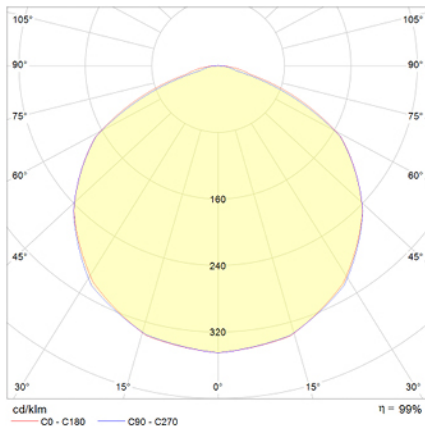

Emergency Lighting
Ref. VSEIDHH3

UNE 60598-2-22
230V 50/60HZ

Emergency Lighting: VÍA R. Reference: VSEIDHH3, manufactured by Normalux. Lumens 600 lm. Autonomy (h) 3h. Operating mode: Non Maintained. Installation: Recessed Mounting. Light source: Led. Battery of: Ni-Cd 6V/4Ah. IP: 40. IK: 04. Version: DALI. Color: White. Casing: Self-Extinguishing ABS+PC. Voltage: 230V 50/60Hz. Dimensions (mm): 50 x 50 x 33 mm. Manufactured according UNE 60598-2-22 regulations.

Lumens	600 lm
Color temperatures (K)	5700
Light source	Led
Autonomy (h)	3h
Battery	Ni-Cd 6V/4Ah
Power (W)	4W
Operating mode	Non Maintained
Class	II
IP	40
IK	04
Operating temperature (°C)	5 to 35

Photometric data:

Dimensions (mm):