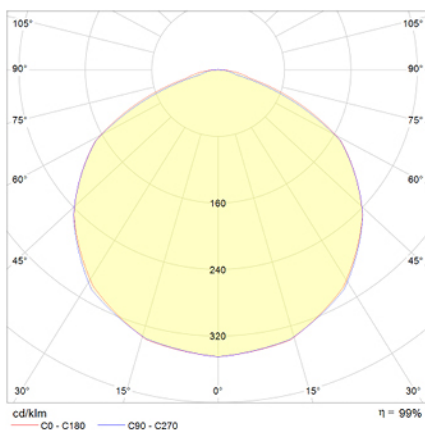

Emergency Lighting
Ref. VSID3-R

UNE 60598-2-22
230V 50/60HZ

Emergency Lighting: VÍA R. Reference: VSID3-R, manufactured by Normalux. Lumens 210 lm. Autonomy (h) 3h. Operating mode: Maintained - Non Maintained. Installation: Recessed Mounting. Light source: Led. Battery of: Ni-Cd 3.6V/1.5Ah. IP: 40. IK: 04. Version: Intelligent Wireless. Color: White. Casing: Zamak, PC and ABS. Voltage: 230V 50/60Hz. Dimensions (mm): 50 x 50 x 33 mm. Manufactured according UNE 60598-2-22 regulations. Compatible with S-TE remote control.

Lumens	210 lm
Color temperatures (K)	5700
Light source	Led
Autonomy (h)	3h
Battery	Ni-Cd 3.6V/1.5Ah
Power (W)	3,7W
Operating mode	Maintained - Non Maintained
Class	II
IP	40
IK	04
Operating temperature (°C)	5 to 35

Photometric data:

Dimensions (mm):