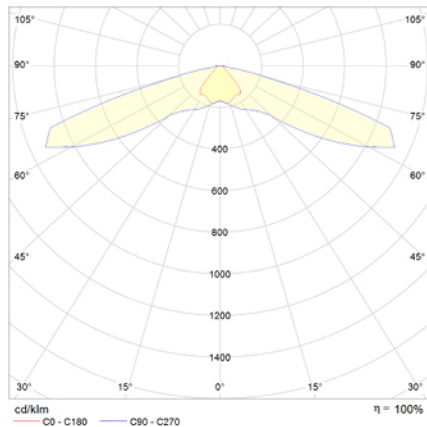

Emergency Lighting

Ref. VVA3-4

UNE 60598-2-22
230V 50/60HZ

Emergency Lighting: VÍA R. Reference: VVA3-4, manufactured by Normalux. Lumens 220 lm. Autonomy (h) 3h. Operating mode: Maintained - Non Maintained. Installation: Recessed Mounting. Light source: Led. Battery of: Ni-Cd 3,6V/1,5Ah. IP: 40. IK: 04. Version: Self-test. Color: Black. Casing: Zamak, PC and ABS. Voltage: 230V 50/60Hz. Dimensions (mm): 50 x 50 x 33 mm. Manufactured according UNE 60598-2-22 regulations.

Lumens	220 lm
Color temperatures (K)	5700
Light source	Led
Autonomy (h)	3h
Battery	Ni-Cd 3,6V/1,5Ah
Power (W)	3,9W
Operating mode	Maintained - Non Maintained
Class	II
IP	40
IK	04
Operating temperature (°C)	5 to 35

Photometric data:

Dimensions (mm):