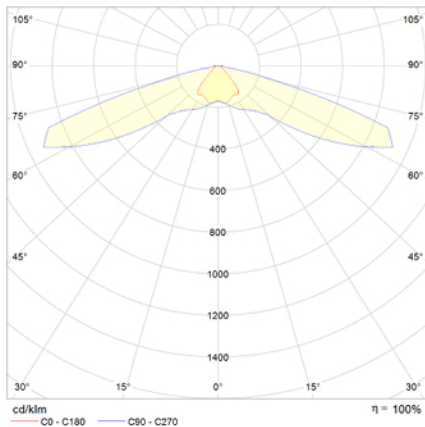

Emergency Lighting
Ref. VVA3

UNE 60598-2-22
230V 50/60HZ

Emergency Lighting: VÍA R. Reference: VVA3, manufactured by Normalux. Lumens 220 lm. Autonomy (h) 3h. Operating mode: Maintained - Non Maintained. Installation: Recessed Mounting. Light source: Led. Battery of: Ni-Cd 3,6V/1,5Ah. IP: 40. IK: 04. Version: Self-test. Color: White. Casing: Zamak, PC and ABS. Voltage: 230V 50/60Hz. Dimensions (mm): 50 x 50 x 33 mm. Manufactured according UNE 60598-2-22 regulations.

Lumens	220 lm
Color temperatures (K)	5700
Light source	Led
Autonomy (h)	3h
Battery	Ni-Cd 3,6V/1,5Ah
Power (W)	3,9W
Operating mode	Maintained - Non Maintained
Class	II
IP	40
IK	04
Operating temperature (°C)	5 to 35

Photometric data:

Dimensions (mm):