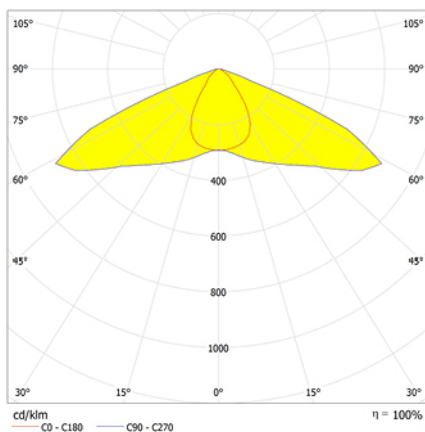

Emergency Lighting
Ref. VVEIDHH3

UNE 60598-2-22
230V 50/60HZ

Emergency Lighting: VÍA R. Reference: VVEIDHH3, manufactured by Normalux. Lumens 720 lm. Autonomy (h) 3h. Operating mode: Non Maintained. Installation: Recessed Mounting. Light source: Led. Battery of: Ni-MH 6V/4Ah. IP: 40. IK: 04. Version: DALI. Color: White. Casing: Self-Extinguishing ABS+PC. Voltage: 230V 50/60Hz. Dimensions (mm): 50 x 50 x 33 mm. Manufactured according UNE 60598-2-22 regulations.

Photometric data:

Dimensions (mm):