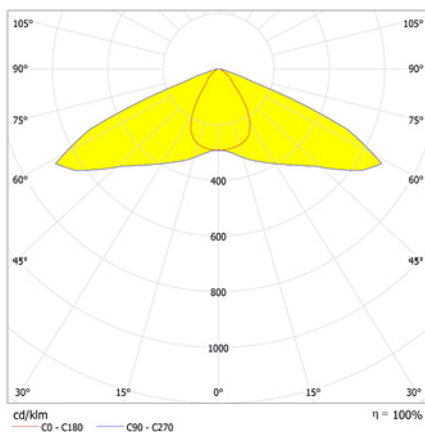

Emergency Lighting
Ref. VVID3-4

UNE 60598-2-22
230V 50/60HZ

Emergency Lighting: VÍA R. Reference: VVID3-4, manufactured by Normalux. Lumens 220 lm. Autonomy (h) 3h. Operating mode: Maintained - Non Maintained. Installation: Recessed Mounting. Light source: Led. Battery of: Ni-Cd 3,6V/1,5Ah. IP: 40. IK: 04. Version: DALI. Color: Black. Casing: Zamak, PC and ABS. Voltage: 230V 50/60Hz. Dimensions (mm): 50 x 50 x 33 mm. Manufactured according UNE 60598-2-22 regulations.

Photometric data:

Dimensions (mm):