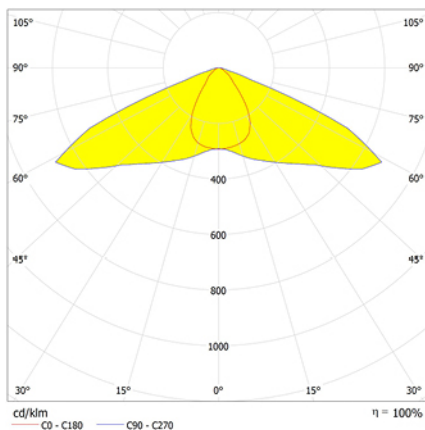

Emergency Lighting
Ref. VVID3-R

UNE 60598-2-22
230V 50/60HZ

Emergency Lighting: VÍA R. Reference: VVID3-R, manufactured by Normalux. Lumens 220 lm. Autonomy (h) 3h. Operating mode: Maintained - Non Maintained. Installation: Recessed Mounting. Light source: Led. Battery of: Ni-Cd 3.6V/1.5Ah. IP: 40. IK: 04. Version: Intelligent Wireless. Color: White. Casing: Zamak, PC and ABS. Voltage: 230V 50/60Hz. Dimensions (mm): 50 x 50 x 33 mm. Manufactured according UNE 60598-2-22 regulations. Compatible with S-TE remote control.

Photometric data:

Dimensions (mm):