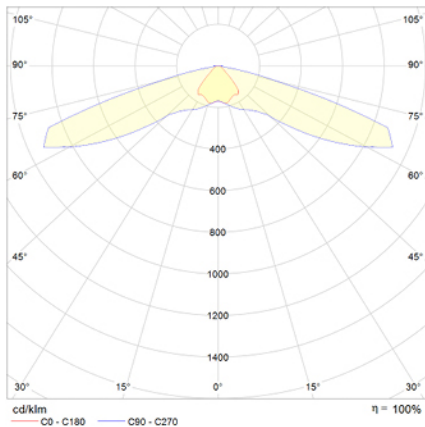

Emergency Lighting
Ref. VVID3

UNE 60598-2-22
230V 50/60HZ

Emergency Lighting: VÍA R. Reference: VVID3, manufactured by Normalux. Lumens 220 lm. Autonomy (h) 3h. Operating mode: Maintained - Non Maintained. Installation: Recessed Mounting. Light source: Led. Battery of: Ni-Cd 3,6V/1,5Ah. IP: 40. IK: 04. Version: DALI. Color: White. Casing: Zamak, PC and ABS. Voltage: 230V 50/60Hz. Dimensions (mm): 50 x 50 x 33 mm. Manufactured according UNE 60598-2-22 regulations.

Lumens	220 lm
Color temperatures (K)	5700
Light source	Led
Autonomy (h)	3h
Battery	Ni-Cd 3,6V/1,5Ah
Power (W)	3,9W
Operating mode	Maintained - Non Maintained
Class	II
IP	40
IK	04
Operating temperature (°C)	5 to 35

Photometric data:

Dimensions (mm):