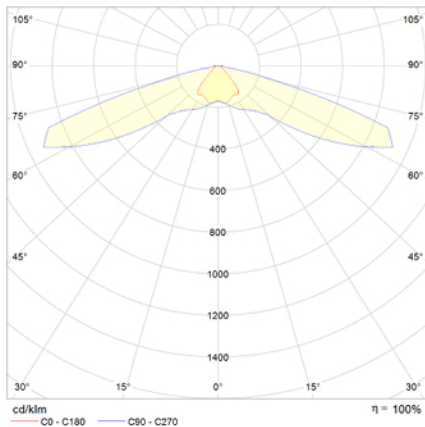

Emergency Lighting
Ref. VVS3

UNE 60598-2-22
230V 50/60HZ

Emergency Lighting: VÍA R. Reference: VVS3, manufactured by Normalux. Lumens 220 lm. Autonomy (h) 3h. Operating mode: Maintained - Non Maintained. Installation: Recessed Mounting. Light source: Led. Battery of: Ni-Cd 3,6V/1,5Ah. IP: 65. IK: 04. Version: Standard. Color: White. Casing: Self-Extinguishing ABS+PC. Voltage: 230V 50/60Hz. Dimensions (mm): 78 x 78 x 56 mm. Manufactured according UNE 60598-2-22 regulations.

Lumens	220 lm
Color temperatures (K)	5700
Light source	Led
Autonomy (h)	3h
Battery	Ni-Cd 3,6V/1,5Ah
Power (W)	3,6W
Operating mode	Maintained - Non Maintained
Class	II
IP	65
IK	04
Operating temperature (°C)	5 to 35

Photometric data:

Dimensions (mm):