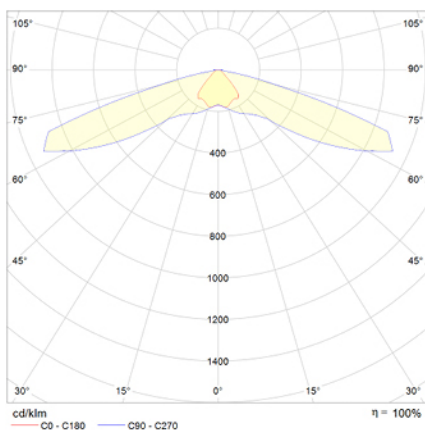

Emergency Lighting
Ref. VVSID3-R

UNE 60598-2-22
230V 50/60HZ

Emergency Lighting: VÍA R. Reference: VVSID3-R, manufactured by Normalux. Lumens 220 lm. Autonomy (h) 3h. Operating mode: Maintained - Non Maintained. Installation: Recessed Mounting. Light source: Led. Battery of: Ni-Cd 3.6V/1.5Ah. IP: 65. IK: 04. Version: Intelligent Wireless. Color: White. Casing: Self-Extinguishing ABS+PC. Voltage: 230V 50/60Hz. Dimensions (mm): 78 x 78 x 56 mm. Manufactured according UNE 60598-2-22 regulations. Compatible with S-TE remote control.

Lumens	220 lm
Color temperatures (K)	5700
Light source	Led
Autonomy (h)	3h
Battery	Ni-Cd 3.6V/1.5Ah
Power (W)	3,7W
Operating mode	Maintained - Non Maintained
Class	II
IP	65
IK	04
Operating temperature (°C)	5 to 35

Photometric data:

Dimensions (mm):