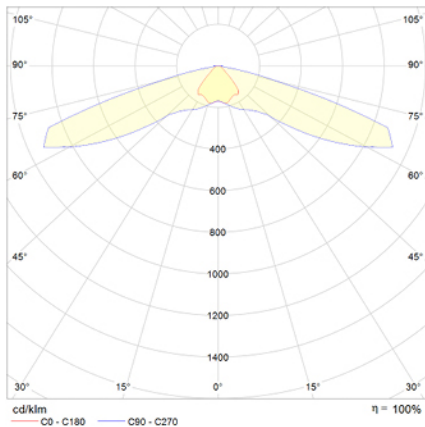

Emergency Lighting
Ref. VVSID3

UNE 60598-2-22
230V 50/60HZ

Emergency Lighting: VÍA R. Reference: VVSID3, manufactured by Normalux. Lumens 220 lm. Autonomy (h) 3h. Operating mode: Maintained - Non Maintained. Installation: Recessed Mounting. Light source: Led. Battery of: Ni-Cd 3,6V/1,5Ah. IP: 65. IK: 04. Version: DALI. Color: White. Casing: Self-Extinguishing ABS+PC. Voltage: 230V 50/60Hz. Dimensions (mm): 78 x 78 x 56 mm. Manufactured according UNE 60598-2-22 regulations.

Lumens	220 lm
Color temperatures (K)	5700
Light source	Led
Autonomy (h)	3h
Battery	Ni-Cd 3,6V/1,5Ah
Power (W)	3,9W
Operating mode	Maintained - Non Maintained
Class	II
IP	65
IK	04
Operating temperature (°C)	5 to 35

Photometric data:

Dimensions (mm):