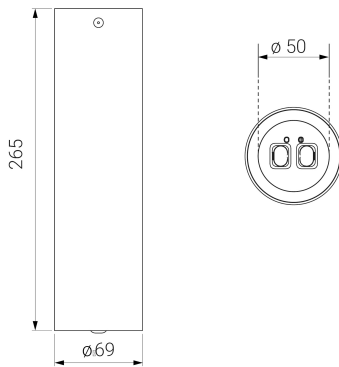

VÍA S

Technical datasheet

Emergency Lighting
Ref. VLSA3

UNE 60598-2-22
230V 50/60HZ

Emergency Lighting: VÍA S. Reference: VLSA3, manufactured by Normalux. Lumens 210 lm. Autonomy (h) 3h. Operating mode: Maintained - Non Maintained. Installation: Ceiling mounted. Light source: Led. Battery of: Ni-Cd 3,6V/1,5Ah. IP: 40. IK: 04. Version: Self-test. Color: White. Casing: Extruded aluminum. Voltage: 230V 50/60Hz. Dimensions (mm): 69 x 69 x 265 mm. Manufactured according UNE 60598-2-22 regulations.

Dimensions (mm):

Lumens	210 lm
Color temperatures (K)	5700
Light source	Led
Autonomy (h)	3h
Battery	Ni-Cd 3,6V/1,5Ah
Power (W)	3,6W
Operating mode	Maintained - Non Maintained
Class	I
IP	40
IK	04
Operating temperature (°C)	5 to 35
Remote control	No

Photometric data: