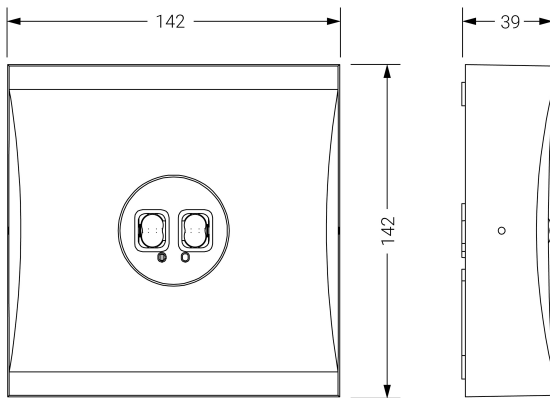

VÍA S

Technical datasheet

Emergency Lighting
Ref. VMS3

UNE 60598-2-22
230V 50/60HZ

Emergency Lighting: VÍA S. Reference: VMS3, manufactured by Normalux. Lumens 210 lm. Autonomy (h) 3h. Operating mode: Maintained - Non Maintained. Installation: Ceiling mounted. Light source: Led. Battery of: Ni-Cd 3,6V/1,5Ah. IP: 40. IK: 04. Version: Standard. Color: White. Casing: Self-Extinguishing ABS. Voltage: 230V 50/60Hz. Dimensions (mm): 142 x 142 x 39 mm. Manufactured according UNE 60598-2-22 regulations.

Dimensions (mm):

Lumens	210 lm
Color temperatures (K)	5700
Light source	Led
Autonomy (h)	3h
Battery	Ni-Cd 3,6V/1,5Ah
Power (W)	3,6W
Operating mode	Maintained - Non Maintained
Class	II
IP	40
IK	04
Operating temperature (°C)	5 to 35
Remote control	No

Photometric data: