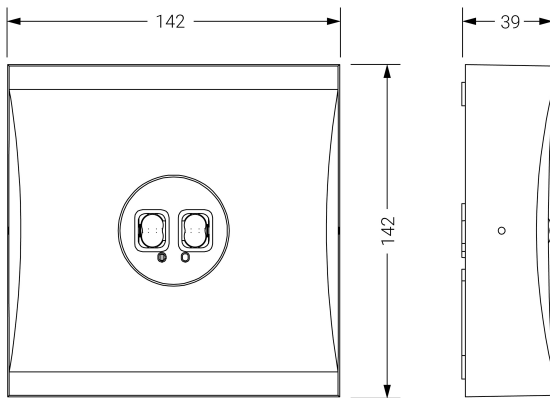

VÍA S

Technical datasheet

Emergency Lighting
Ref. VMSA3

UNE 60598-2-22
230V 50/60HZ

Emergency Lighting: VÍA S. Reference: VMSA3, manufactured by Normalux. Lumens 210 lm. Autonomy (h) 3h. Operating mode: Maintained - Non Maintained. Installation: Ceiling mounted. Light source: Led. Battery of: Ni-Cd 3,6V/1,5Ah. IP: 40. IK: 04. Version: Self-test. Color: White. Casing: Self-Extinguishing ABS. Voltage: 230V 50/60Hz. Dimensions (mm): 142 x 142 x 39 mm. Manufactured according UNE 60598-2-22 regulations.

Dimensions (mm):

Lumens	210 lm
Color temperatures (K)	5700
Light source	Led
Autonomy (h)	3h
Battery	Ni-Cd 3,6V/1,5Ah
Power (W)	3,6W
Operating mode	Maintained - Non Maintained
Class	II
IP	40
IK	04
Operating temperature (°C)	5 to 35
Remote control	No

Photometric data: