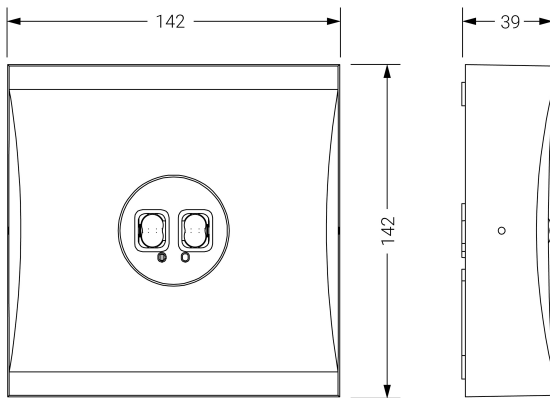

# VÍA S

**Technical datasheet**

Emergency Lighting  
 Ref. VMSA3Li

**UNE 60598-2-22**  
**230V 50/60HZ**

Emergency Lighting: VÍA S. Reference: VMSA3Li, manufactured by Normalux. Lumens 210 lm. Autonomy (h) 3h. Operating mode: Maintained - Non Maintained. Installation: Ceiling mounted. Light source: Led. Battery of: LiFePO4 3.2V/3000mAh. IP: 40. IK: 04. Version: Self-test. Color: White. Casing: Self-Extinguishing ABS. Voltage: 230V 50/60Hz. Dimensions (mm): 142 x 142 x 39 mm. Manufactured according to UNE 60598-2-22 regulations.

Dimensions (mm):

Lumens	210 lm
Color temperatures (K)	5700
Light source	Led
Autonomy (h)	3h
Battery	LiFePO4 3.2V/3000mAh
Power (W)	4,3W
Operating mode	Maintained - Non Maintained
Class	II
IP	40
IK	04
Operating temperature (°C)	5 to 35
Remote control	No

Photometric data: