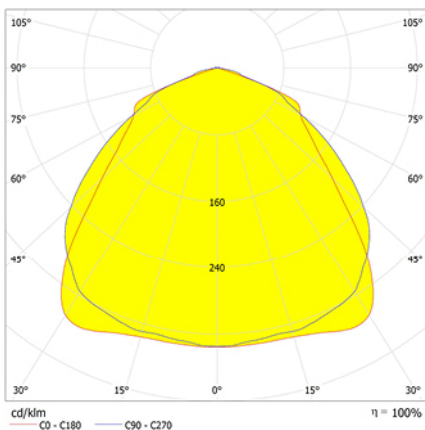

VÍA S

Dimensions (mm):

Photometric data:

Technical datasheet

Emergency Lighting

Ref. VMSE3

UNE 60598-2-22
230V 50/60HZ

Emergency Lighting: VÍA S. Reference: VMSE3, manufactured by Normalux. Lumens 185 lm. Autonomy (h) 3h. Operating mode: Non Maintained. Installation: Ceiling mounted. Light source: Led. Battery of: Ni-Cd 3,6V/1500mAh. IP: 40. IK: 04. Version: Standard. Color: White. Casing: Self-Extinguishing ABS. Voltage: 230V 50/60Hz. Dimensions (mm): 142 x 142 x 39 mm. Manufactured according UNE 60598-2-22 regulations.

Lumens	185 lm
Color temperatures (K)	5700
Light source	Led
Autonomy (h)	3h
Battery	Ni-Cd 3,6V/1500mAh
Power (W)	2W
Operating mode	Non Maintained
Class	II
IP	40
IK	04
Operating temperature (°C)	5 to 35
Remote control	No