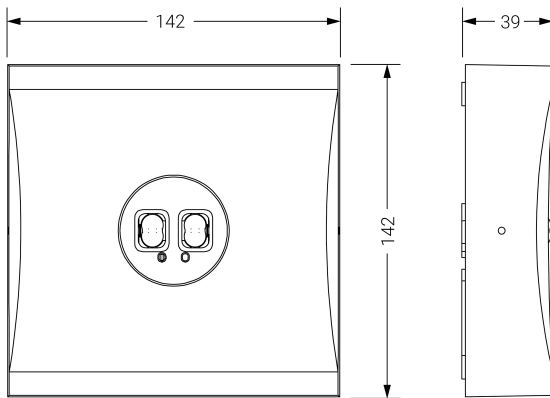

VÍA S

Dimensions (mm):

Photometric data:

Technical datasheet

Emergency Lighting

Ref. VMSE3

UNE 60598-2-22
230V 50/60HZ

Emergency Lighting: VÍA S. Reference: VMSE3, manufactured by Normalux. Lumens 185 lm. Autonomy (h) 3h. Operating mode: Non Maintained. Installation: Ceiling mounted. Light source: Led. Battery of: Ni-Cd 3,6V/1500mAh. IP: 40. IK: 04. Version: Standard. Color: White. Casing: Self-Extinguishing ABS. Voltage: 230V 50/60Hz. Dimensions (mm): 142 x 142 x 39 mm. Manufactured according UNE 60598-2-22 regulations.

Lumens	185 lm
Color temperatures (K)	5700
Light source	Led
Autonomy (h)	3h
Battery	Ni-Cd 3,6V/1500mAh
Power (W)	2W
Operating mode	Non Maintained
Class	II
IP	40
IK	04
Operating temperature (°C)	5 to 35
Remote control	No