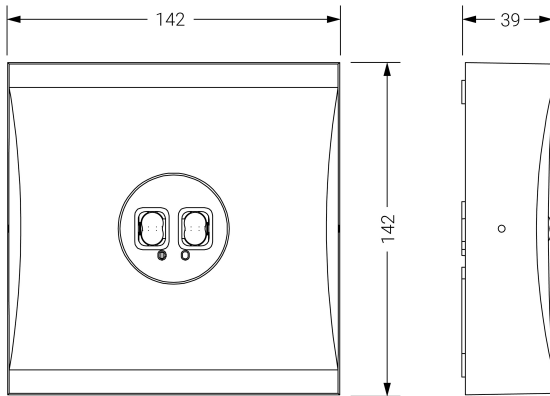

Emergency Lighting
Ref. VMVA3-4

Dimensions (mm):

UNE 60598-2-22
230V 50/60HZ

Emergency Lighting: VÍA S. Reference: VMVA3-4, manufactured by Normalux. Lumens 220 lm. Autonomy (h) 3h. Operating mode: Maintained - Non Maintained. Installation: Ceiling mounted. Light source: Led. Battery of: Ni-Cd 3,6V/1,5Ah. IP: 40. IK: 04. Version: Self-test. Color: Black. Casing: Self-Extinguishing ABS. Voltage: 230V 50/60Hz. Dimensions (mm): 142 x 142 x 39 mm. Manufactured according UNE 60598-2-22 regulations.

Photometric data: