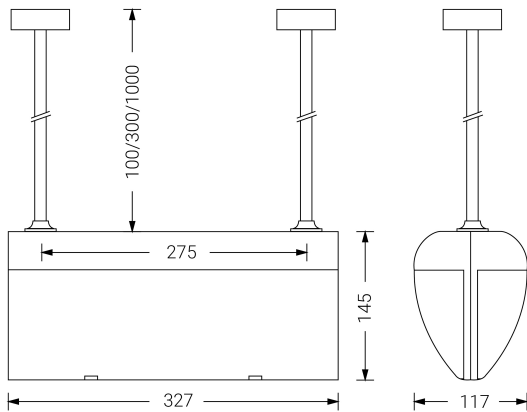

VOLUTTA DOUBLE

Technical datasheet

Emergency Lighting
Ref. VDL3-100-1

UNE 60598-2-22
230V 50/60HZ

Emergency Lighting: VOLUTTA DOUBLE. Reference: VDL3-100-1, manufactured by Normalux. Lumens 100 lm. Autonomy (h) 3h. Operating mode: Maintained. Installation: Surface Mounting. Light source: Led. Battery of: Ni-MH 4,8V/2Ah. IP: 22. IK: 04. Version: Standard. Color: Anthracite. Casing: Self-Extinguishing ABS+PC. Voltage: 230V 50/60Hz. Dimensions (mm): 327 x 145 x 117 mm. Manufactured according UNE 60598-2-22 regulations. Compatible with S-TE remote control.

Dimensions (mm):

Lumens	100 lm
Color temperatures (K)	5700
Light source	Led
Autonomy (h)	3h
Battery	Ni-MH 4,8V/2Ah
Power (W)	5W
Operating mode	Maintained
Class	II
IP	22
IK	04
Operating temperature (°C)	5 to 35
Remote control	Yes

Photometric data: