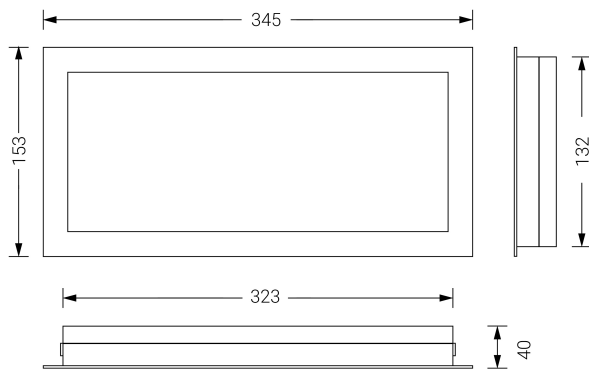

VOLUTTA ENCASTRABLE

Technical datasheet

Emergency Lighting
Ref. VT3-80L-1

UNE 60598-2-22
230V 50/60HZ

Emergency Lighting: VOLUTTA ENCASTRABLE. Reference: VT3-80L-1, manufactured by Normalux. Lumens 80 lm. Autonomy (h) 3h. Operating mode: Non Maintained. Installation: Recessed Mounting. Light source: Led. Battery of: Ni-Cd 3,6V/750mAh. IP: 44. IK: 04. Version: Standard. Color: Anthracite. Casing: Self-Extinguishing ABS+PC. Voltage: 230V 50/60Hz. Dimensions (mm): 345 x 153 x 40 mm. Manufactured according UNE 60598-2-22 regulations. Compatible with S-TE remote control.

Dimensions (mm):

Lumens	80 lm
Color temperatures (K)	5700
Light source	Led
Autonomy (h)	3h
Battery	Ni-Cd 3,6V/750mAh
Power (W)	1W
Operating mode	Non Maintained
Class	II
IP	44
IK	04
Operating temperature (°C)	5 to 35
Remote control	Yes

Photometric data: