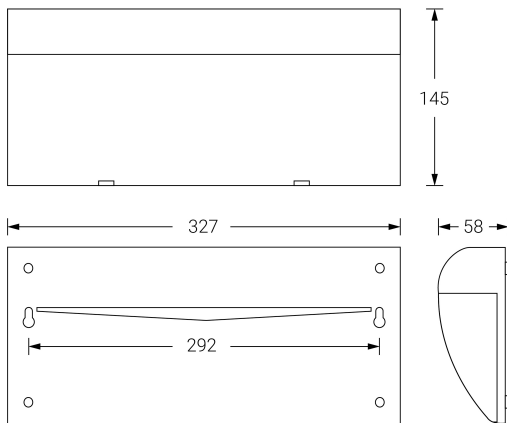

VOLUTTA

Technical datasheet

Emergency Lighting
Ref. VAL3-100

UNE 60598-2-22
230V 50/60HZ

Emergency Lighting: VOLUTTA. Reference: VAL3-100, manufactured by Normalux. Lumens 100 lm. Autonomy (h) 3h. Operating mode: Maintained. Installation: Wall mounted. Light source: Led. Battery of: Ni-Cd 4.8V/750mAh. IP: 22. IK: 04. Version: Self-test. Color: White. Casing: Self-Extinguishing ABS+PC. Voltage: 230V 50/60Hz. Dimensions (mm): 327 x 145 x 58 mm. Manufactured according UNE 60598-2-22 regulations. Compatible with S-TE remote control.

Dimensions (mm):

Lumens	100 lm
Color temperatures (K)	5700
Light source	Led
Autonomy (h)	3h
Battery	Ni-Cd 4.8V/750mAh
Power (W)	2W
Operating mode	Maintained
Class	II
IP	22
IK	04
Operating temperature (°C)	5 to 35
Remote control	Yes

Photometric data: