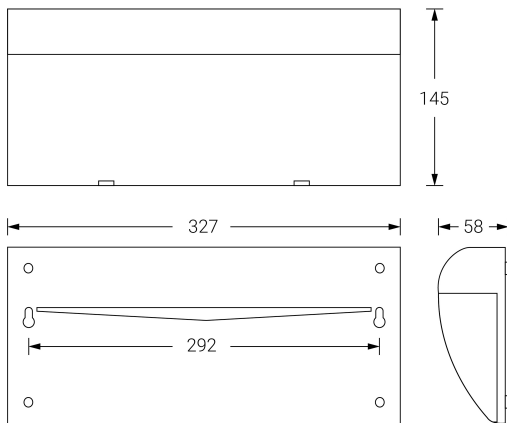

## Technical datasheet

Emergency Lighting  
Ref. VIDL3-100

**UNE 60598-2-22**  
**230V 50/60HZ**

Emergency Lighting: VOLUTTA. Reference: VIDL3-100, manufactured by Normalux. Lumens 100 lm. Autonomy (h) 3h. Operating mode: Maintained. Installation: Wall mounted. Light source: Led. Battery of: Ni-MH 4.8V/1.5Ah. IP: 22. IK: 04. Version: DALI. Color: White. Casing: Self-Extinguishing ABS+PC. Voltage: 230V 50/60Hz. Dimensions (mm): 327 x 145 x 58 mm. Manufactured according UNE 60598-2-22 regulations.

Dimensions (mm):

Lumens	100 lm
Color temperatures (K)	5700
Light source	Led
Autonomy (h)	3h
Battery	Ni-MH 4.8V/1.5Ah
Power (W)	5W
Operating mode	Maintained
Class	II
IP	22
IK	04
Operating temperature (°C)	5 to 35
Remote control	No