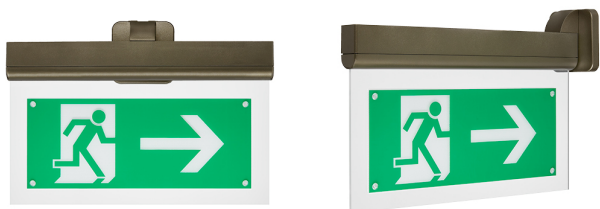

Wall fixation

Accessory
Ref. SG-AC-1

Accessory: Wall fixation Ref SG-AC-1 compatible series equipment
SIGNAL. Built in Self-Extinguishing ABS+PC. Color: Anthracite

SG+SG-DB+SG-AC-1

Dimensions (mm):

Montaje paralelo a pared
Parallel to the wall

Montaje perpendicular a pared
Perpendicular to the wall

Montaje fijación a techo
Ceiling fixation