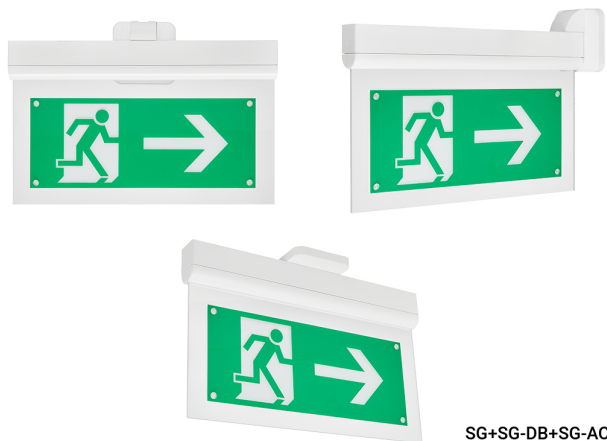

Wall fixation

Accessory
Ref. SG-AC

Accessory: Wall fixation Ref SG-AC compatible series equipment
SIGNAL. Built in Self-Extinguishing ABS+PC. Color: White

SG+SG-DB+SG-AC

Dimensions (mm):

Montaje paralelo a pared
Parallel to the wall

Montaje perpendicular a pared
Perpendicular to the wall

Montaje fijación a techo
Ceiling fixation