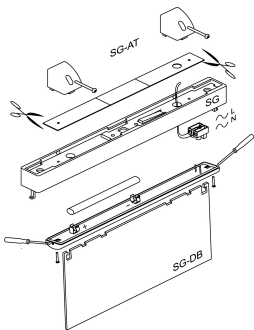

Wall fixation

Accessory
Ref. SG-AT

Accessory: Wall fixation Ref SG-AT compatible series equipment SIGNAL. Built in Self-Extinguishing ABS+PC. Color: White

SG+SG-DB+SG-AT

Dimensions (mm):

Montaje paralelo a pared
Parallel to the wall

Montaje perpendicular a pared
Perpendicular to the wall