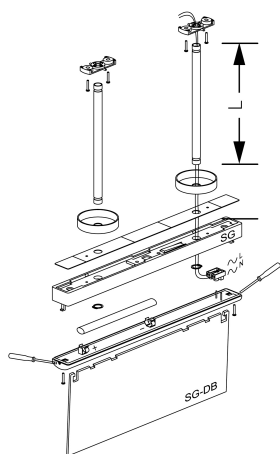

Suspension Kit

Accessory
Ref. SGKS-100

Accessory: Suspension Kit Ref SGKS-100 compatible series equipment SIGNAL. Built in Self-Extinguishing ABS+PC. Color: Anthracite

Dimensions (mm):

	L (mm)
SGKS-C	100
SGKS-30	300
SGKS-100	1.000