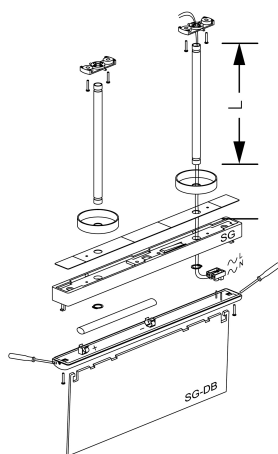

Suspension Kit

Accessory
Ref. SGKS-30

Accessory: Suspension Kit Ref SGKS-30 compatible series equipment SIGNAL. Built in Self-Extinguishing ABS+PC. Color: White

Dimensions (mm):

	L (mm)
SGKS-C	100
SGKS-30	300
SGKS-100	1.000