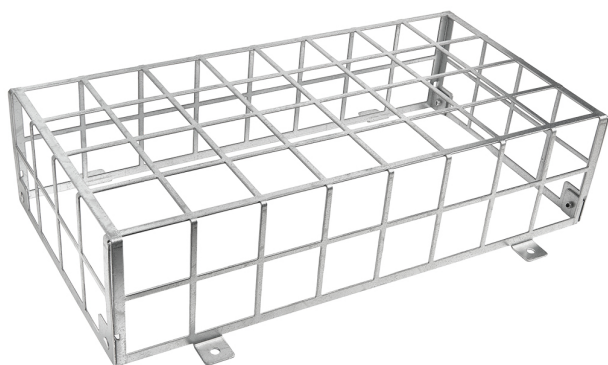

### Protection Grid

---

Accessory  
Ref. DO-AV

---

Accessory: Protection Grid Ref DO-AV compatible series equipment  
DOPPLO. Color: Aluminium

Dimensions (mm):