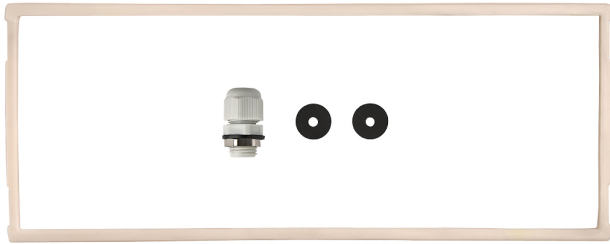

IP65 box kit

Accessory
Ref. G-AMS

Accessory: IP65 box kit Ref G-AMS compatible series equipment GS.
Built in Self-Extinguishing ABS+PC. IP: 65 IK: 07 Color: White

Dimensions (mm):

Contenido
Content