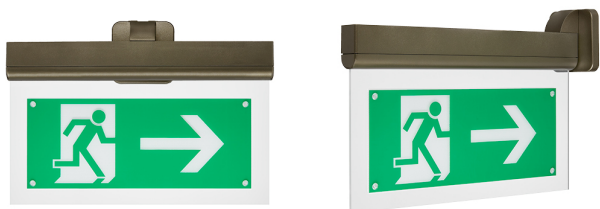

# Wall fixation

Accessory  
Ref. SG-AC-1

Accessory: Wall fixation Ref SG-AC-1 compatible series equipment SIGNAL. Built in Self-Extinguishing ABS+PC. Color: Anthracite

SG+SG-DB+SG-AC-1

Dimensions (mm):

Montaje paralelo a pared  
*Parallel to the wall*

Montaje perpendicular a pared  
*Perpendicular to the wall*

Montaje fijación a techo  
*Ceiling fixation*