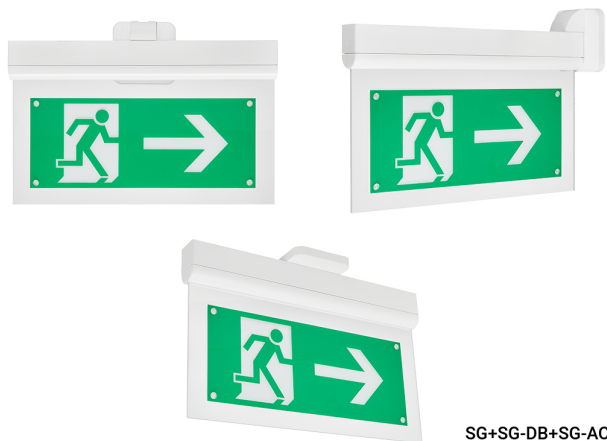

Wall fixation

Accessory
Ref. SG-AC

Accessory: Wall fixation Ref SG-AC compatible series equipment
SIGNAL. Built in Self-Extinguishing ABS+PC. Color: White

Dimensions (mm):

Montaje paralelo a pared
Parallel to the wall

Montaje perpendicular a pared
Perpendicular to the wall

Montaje fijación a techo
Ceiling fixation