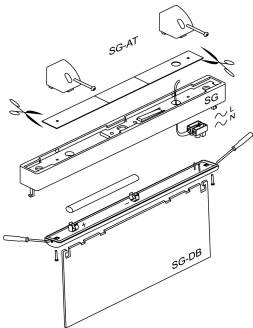

Wall fixation

Accessory
Ref. SG-AT

Accessory: Wall fixation Ref SG-AT compatible series equipment SIGNAL. Built in Self-Extinguishing ABS+PC. Color: White

SG+SG-DB+SG-AT

Dimensions (mm):

Montaje paralelo a pared
Parallel to the wall

Montaje perpendicular a pared
Perpendicular to the wall