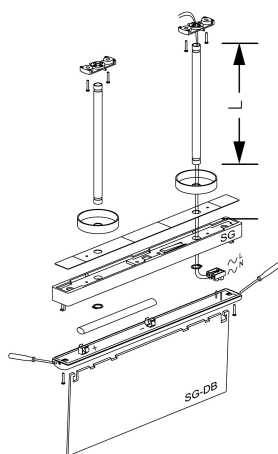

### Suspension Kit

---

Accessory  
Ref. SGKS-30

---

Accessory: Suspension Kit Ref SGKS-30 compatible series equipment SIGNAL. Built in Self-Extinguishing ABS+PC. Color: White

Dimensions (mm):

	L (mm)
SGKS-C	100
SGKS-30	300
SGKS-100	1.000