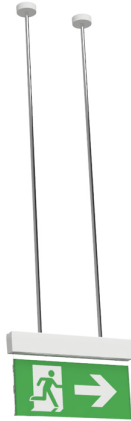

# Suspension Kit

Accessory  
Ref. SNKS-100

Accessory: Suspension Kit Ref SNKS-100 compatible series equipment SIGNAL. Built in Self-Extinguishing ABS+PC. Color: White

Dimensions (mm):